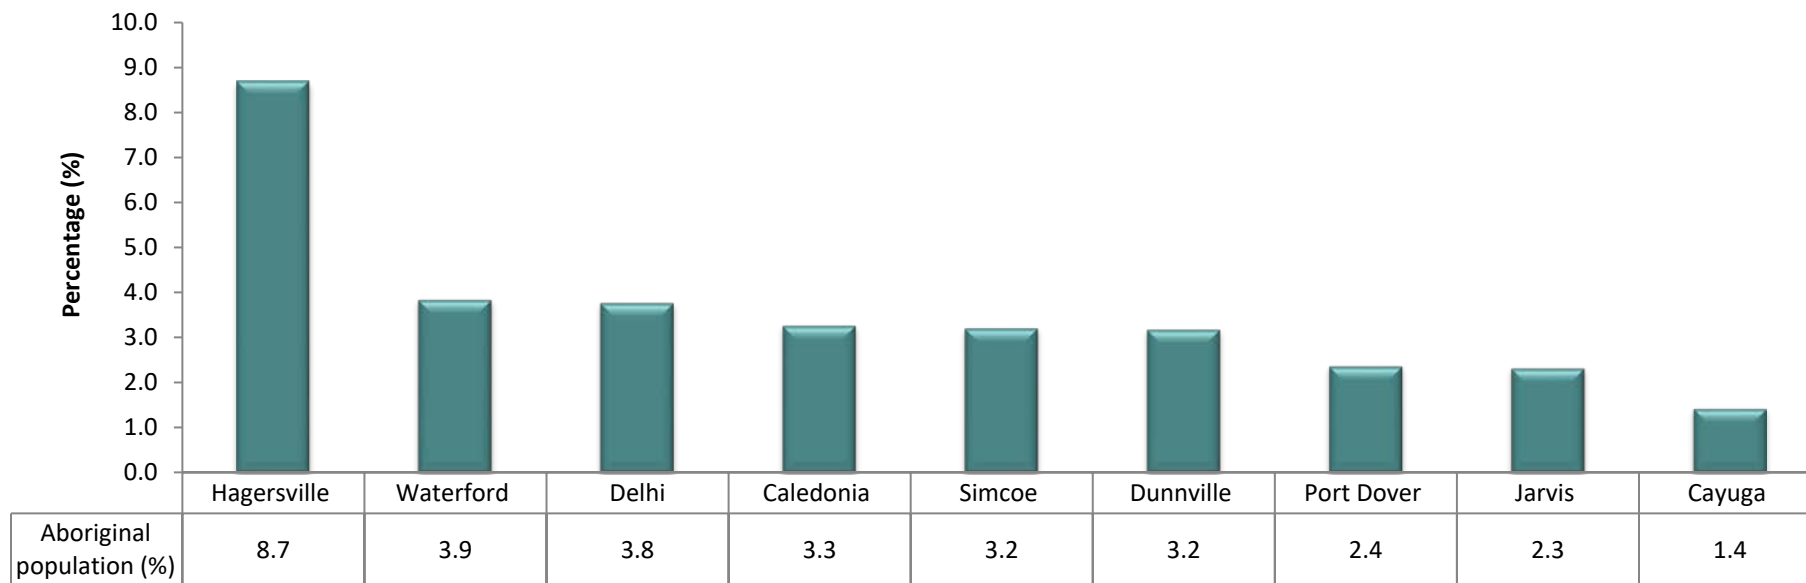

Aboriginal Identity Population, Haldimand and Norfolk, Urban Areas, 2016

Source: Statistics Canada, 2016 Census of population.

For further information please contact gpap@haldimand-norfolk.org or 519-426-6170 Ext. 3305.