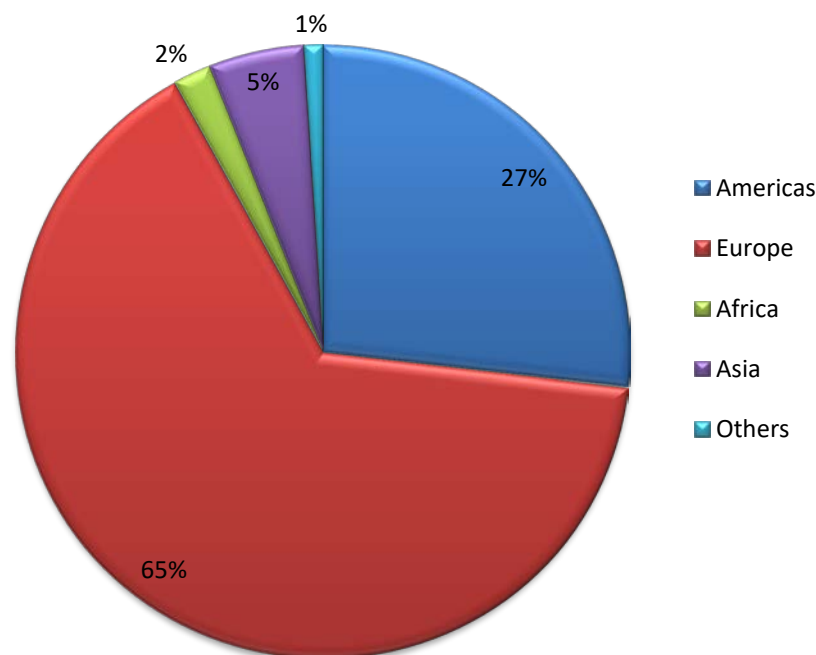

Immigration – Statistics in Haldimand and Norfolk

- ❖ In Haldimand and Norfolk, 9.8% of the population are immigrants (Norfolk: 11.0%; Haldimand: 8.2%).
- ❖ The majority of Haldimand and Norfolk immigrants were born in Europe (65%), followed by the Americas (Mexico, Jamaica and United States, etc.) (27%) and Asia (5%).

Immigration Status, Haldimand and Norfolk, 2016

Source: Population – Statistics Canada, 2016 Census of Population.

For further information please contact gpap@haldimand-norfolk.org or 519-426-6170 Ext. 3305.